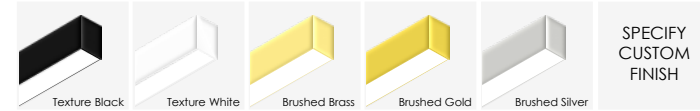

LINEAR

Straight Pendants

CUSTOM LINEAR LP3030

Contessa's Linear Straight Pendant LED beams are offered with a range of design options including a complete selection of profiles sizes and finishes. This series are fully custom made by Contessa and can be varied to individual specification.

Profile Size: 30mm W x 32mm H

Material: Extruded Aluminium + PC

Finishes: Powder coated

Diffuser: PMMA

Voltage: 240V - 50Hz

CRI: 90+

IP Rating: IP20

Light Source: Tridonic LED Engine - Flex