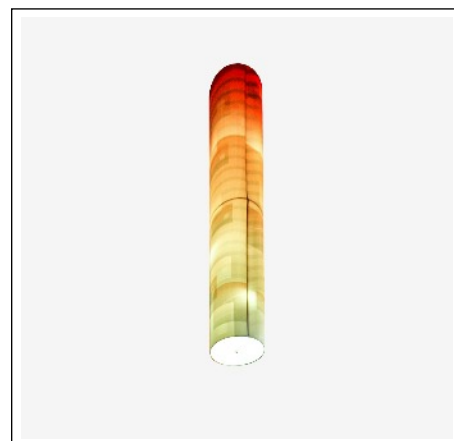

Cilindro Pendant Warranty & Care File

Bespoke Cilindro Pendants

! CAUTION - This product must have been installed by a licensed electrician otherwise all warranty is void.

Contessa Lighting LED Cilindro Pendants are warranted for a period of one (1) years provided the fitting was installed by qualified personnel in compliance with your local applicable regulations and relevant legislation. (5 year warranty periods are available but must have been applied for at time of purchasing)

Contessa Lighting does not warrant claims based on defects or damage caused by improper installation, improper operation, misuse and/or modifications carried out by the purchaser or third parties. This will result in warranty being void.

For additional warranty information, please contact us on 1300 887 948 or visit www.contessalighting.com.au/warranty.

⚡ SURGE PROTECTION - Surge protection must be installed on the mains supply to avoid damage to LED's and Drivers due to transient voltage.

Contessa Lighting's warranty does not cover fittings that have been damaged by spikes in voltage power supply.

! PRODUCT CARE

Contessa Fabric Pendants require the attention and care that you would apply to furniture or other soft furnishing decorations to keep the pendants clean and safe.

Do not use any water or cleaning agents on Fabric Pendants. Any use of water or cleaning agents will possibly discolour and ruin the fabric. To clean dust off Pendants, gently vacuum off the dust using the soft brush attachment to a vacuum cleaner.

Scotch guard can be used on shades providing it is not used excessively. We will not replace free of charge any shade damaged from scotch guard or any equivalent product.

To maintain the appearance of Pendant Shades, regular dusting and care is important.

Care should be taken to not subject Fabric Pendants to intense heat or naked flame.

Fabric Pendants are designed for interior use only. These fittings are not designed to come into contact with direct flowing water.

Keeping the LED lamps and electrical components clear of dust and grime will assist the long life of the LED lamps.

The Lifespan of Contessa LED Lamps under right conditions is currently 30,000 hours.

PROJECT DETAILS

Project Name: _____

Installation Address: _____
_____

Installed By: _____ License #: _____

Builder: _____

Contessa Lighting Contact:

Customer Service
Contessa Lighting Pty Ltd
218 Berkeley Road
UNANDERRA NSW 2526

Email: admin@contessalighting.com.au
Tel: 1300 887 948

WARRANTY PERIOD
(OFFICE USE ONLY)

The Cilindro Pendants supplied in the project stated are warranted for a period of;

YEAR(S)

APPROVED BY: *(Contessa Rep)*

DATE:

SIGN: