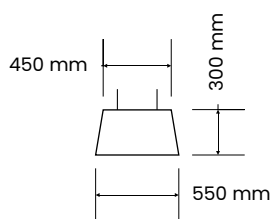

Size options:

(All dimensions and finishes can be customised to specification)