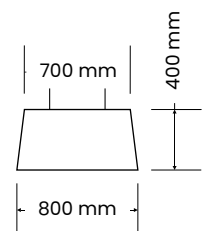

Size options:

(All dimensions and finishes can be customised to specification)