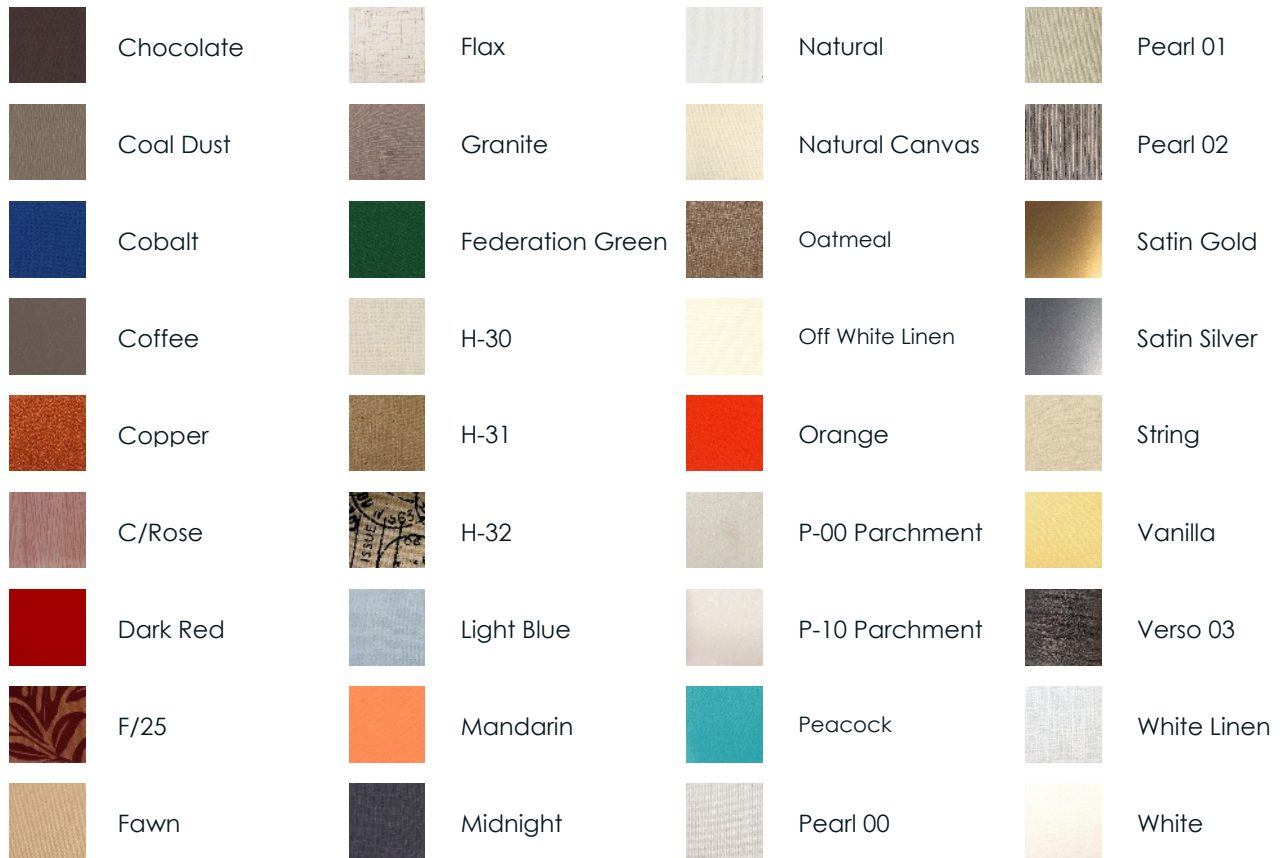

E27 lamps or LED panel

CRI:

CRI 80+

CCT:

3000k, 4000k, 5000k

(Outputs based on 3000k)

Distribution:

Direct / indirect - 360° Diffused.

(Light blocking top diffuser available)

Finish options cont:

Size options:

(All dimensions and finishes can be customised to specification)