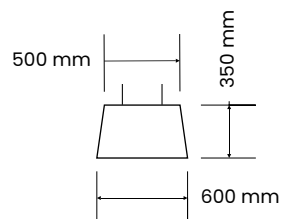

Size options:

(All dimensions and finishes can be customised to specification)