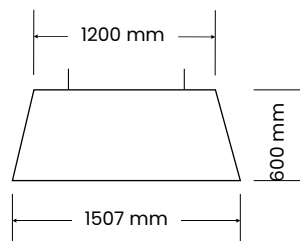

Size options:

(All dimensions and finishes can be customised to specification)