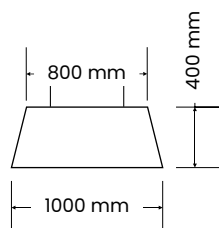

Size options:

(All dimensions and finishes can be customised to specification)