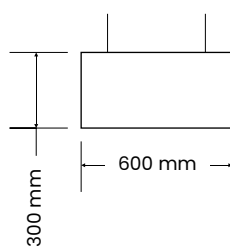

Size options:

(All dimensions and finishes can be customised to specification)