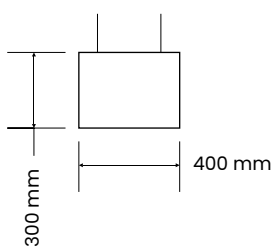

Size options:

(All dimensions and finishes can be customised to specification)