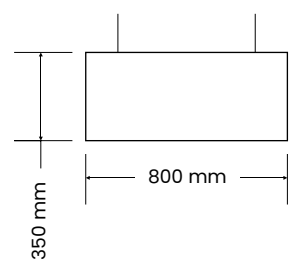

Size options:

(All dimensions and finishes can be customised to specification)