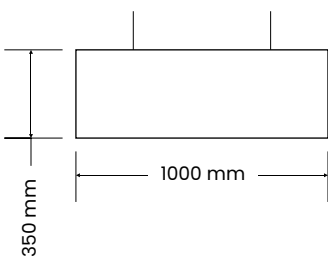

Size options:

(All dimensions and finishes can be customised to specification)