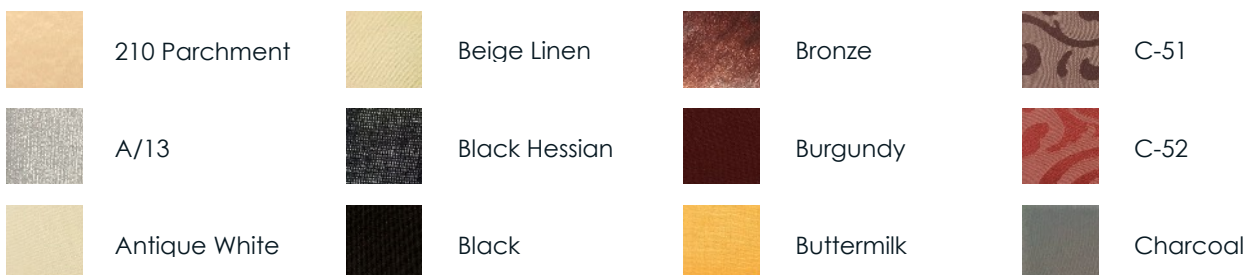

Finishes:

Finishes continued →

Electrical Configuration:

Power Options:

- 1 Light = 9 Watts
- 2 Light = 18 Watts
- 3 Light = 27 Watts
- 4 Light = 36 Watts
- LED panel = 40 Watts

IP Rating:

N/A - Interior only

Lumen Efficacy:

>100 Lumens / watt

LED Lifetime:

50,000 Hours @ 25°C

Control Gear:

240 Volt (globes)

Constant current LED Driver (LED panel)

Dimming Options:

Phase cut
SwitchDIM (LED panel)
DALI (LED panel)

Photometric's:

Lumen Output:

- 9 Watts = 850 lumens
- 18 Watts = 1700 lumens
- 27 Watts = 2550 lumens
- 36 Watts = 3400 lumens
- 40 Watts = 4020 lumens

LED Type:

Samsung LED boards

CRI:

CRI 80+

CCT:

3000k, 4000k, 5000k

(Outputs based on 3000k)

Distribution:

Direct / indirect - 360° Diffused.

(Light blocking top diffuser available)