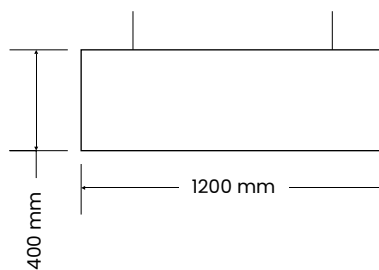

Size options:

(All dimensions and finishes can be customised to specification)