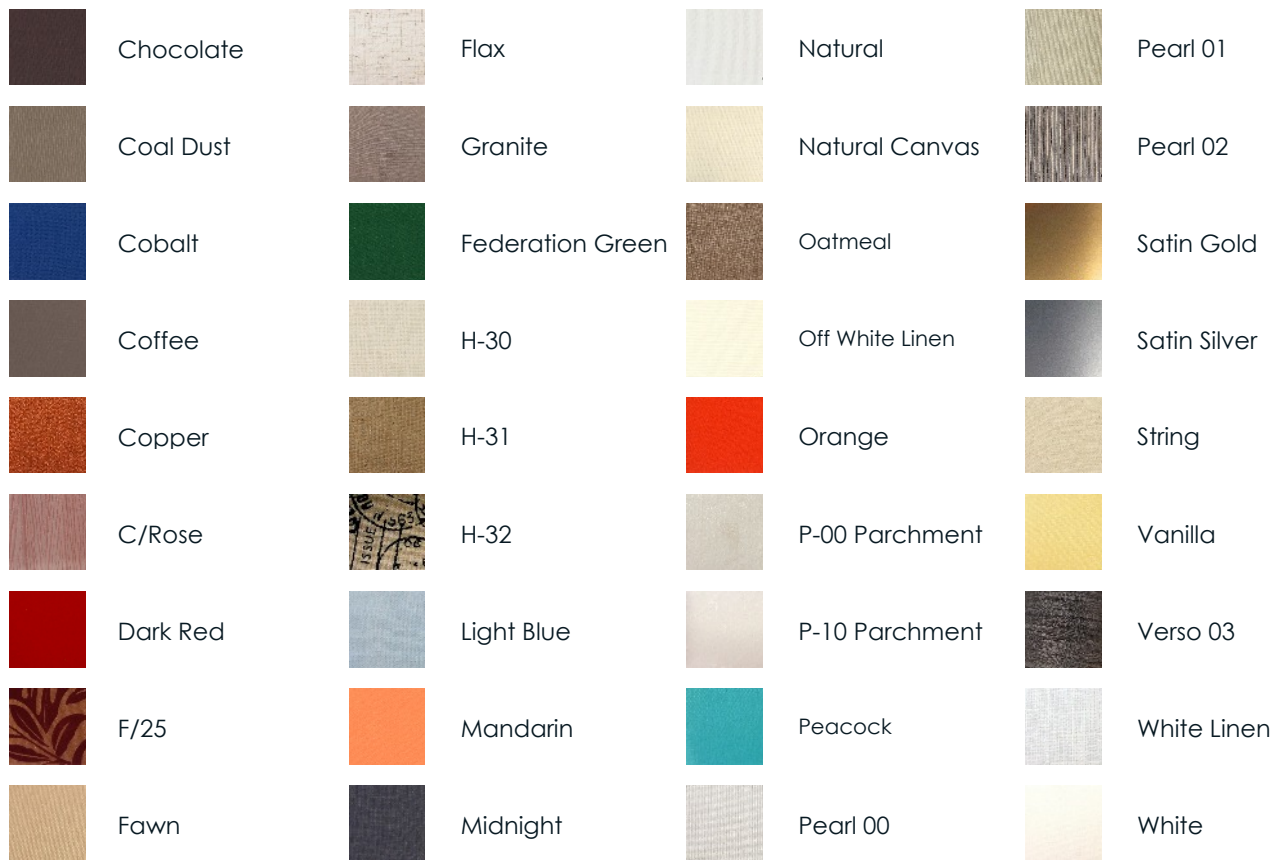

Samsung LED boards

CRI:

CRI 80+

CCT:

3000k, 4000k, 5000k

(Outputs based on 3000k)

Distribution:

Direct / indirect - 360° Diffused.

(Light blocking top diffuser available)

Finish options cont:

Size options:

(All dimensions and finishes can be customised to specification)