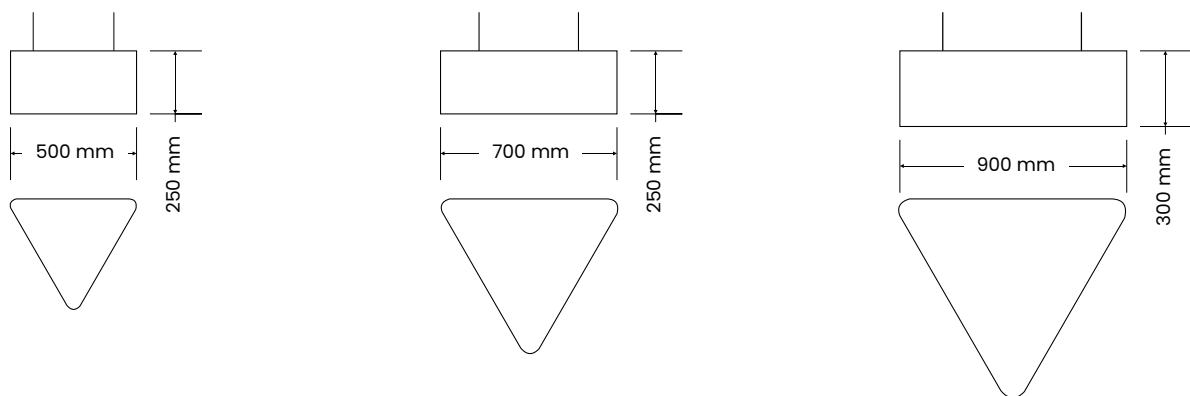

Diffuser Options:

Matt opal frosted, full base or recessed

Mounting Options:

- Suspended 3 x wire 1500mm back to canopy (BTC) plus power flex
Canopy Size: 120mm Ø x 25mm H
- Rod suspension (custom lengths - black, nickel or white)

Distribution:

Direct / indirect - 360° Diffused.

(Light blocking top diffuser available)

Finishes:

Finishes continued →

Finish options cont:

Size options:

All dimensions can be customised to specification and can be manufactured with vertical or tapered sides