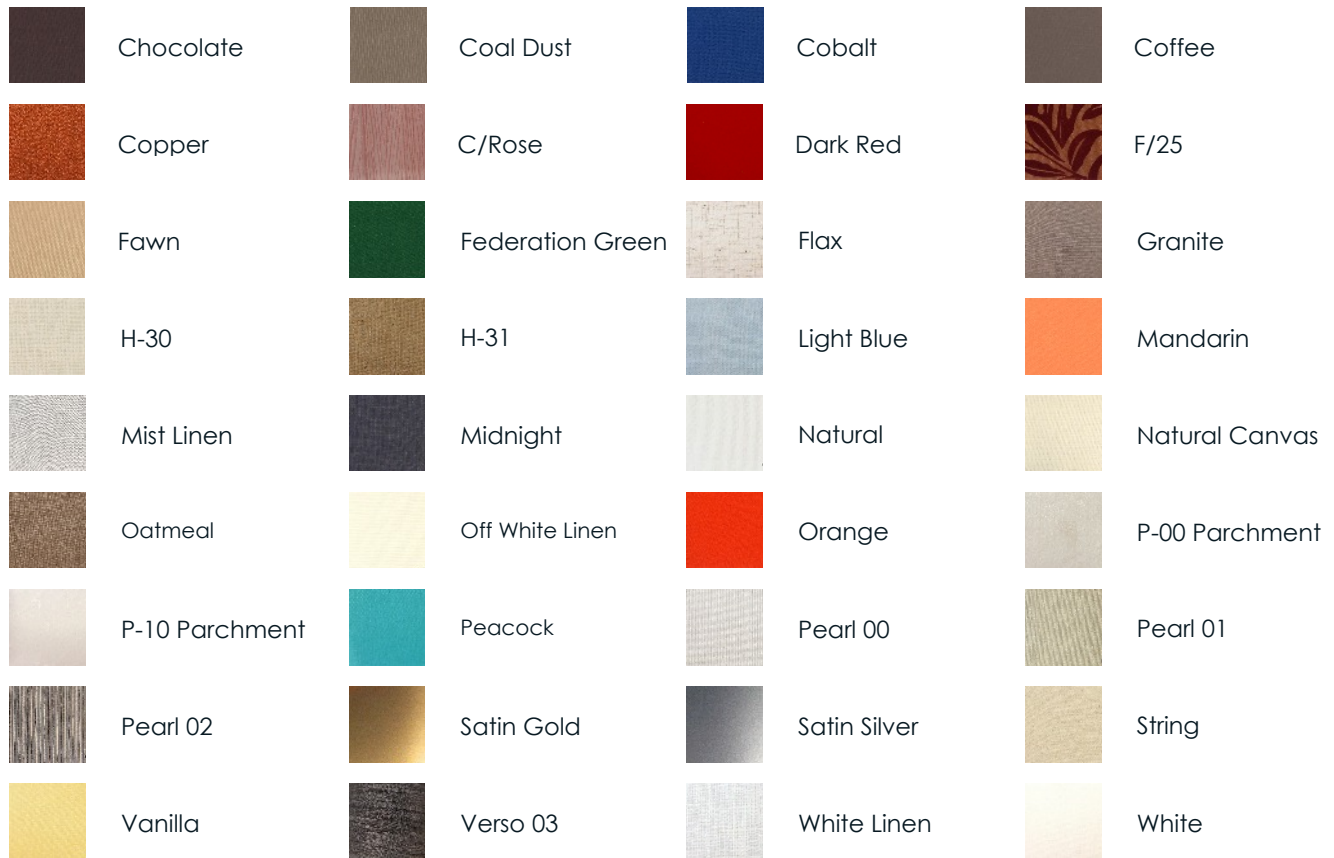

Distribution:

Direct / indirect - 360° Diffused.

(Light blocking top diffuser available)

Finishes:

Finishes continued →

Finish options cont:

Size options:

All dimensions can be customised to specification and can be manufactured with vertical or tapered sides