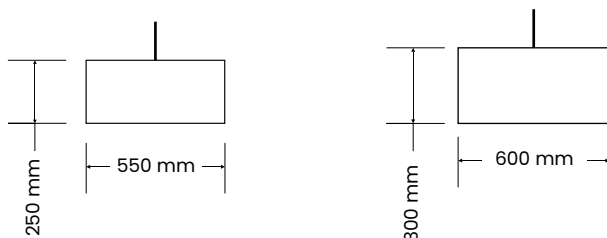

Shade Finish options:

	210 Parchment		A/13		Antique White		Beige Linen
	Black		Black Hessian		Bronze		Burgundy
	Buttermilk		C-51		C-52		Charcoal
	Chocolate		Coal Dust		Cobalt		Coffee
	Copper		C/Rose		Dark Red		F/25
	Fawn		Federation Green		Flax		Granite
	H-30		H-31		Light Blue		Mandarin
	Mist Linen		Midnight		Natural		Natural Canvas
	Oatmeal		Off White Linen		Orange		P-00 Parchment
	P-10 Parchment		Peacock		Pearl 00		Pearl 01
	Pearl 02		Satin Gold		Satin Silver		String
	Vanilla		Verso 03		White Linen		White

Size options:

(All dimensions and finishes can be customised to specification)