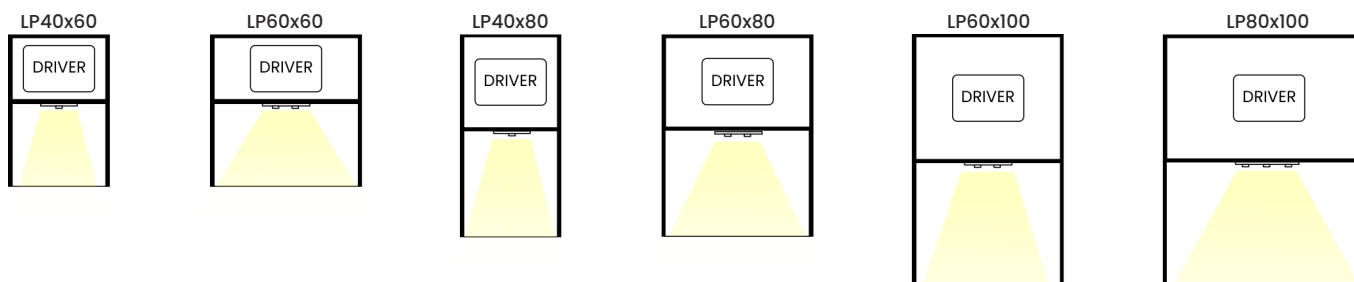

Physical Characteristics:

Profile Options:

Diameters:

450MM			600MM			750MM			900MM		
Profile Size	Power	Lumens	Profile Size	Power	Lumens	Profile Size	Power	Lumens	Profile Size	Power	Lumens
LP4060	10W	1000 lms	LP4060	15W	1500 lms	LP4060	20W	2000 lms	LP4060	25W	2500 lms
LP6060	20W	2000 lms	LP6060	30W	3000 lms	LP6060	40W	4000 lms	LP6060	40W	4000 lms
LP4080	10W	1000 lms	LP4080	15W	3000 lms	LP4080	20W	2000 lms	LP4080	25W	2500 lms
LP6080	20W	2000 lms	LP6080	30W	3000 lms	LP6080	40W	4000 lms	LP6080	40W	4000 lms
LP60100	20W	2000 lms	LP60100	30W	3000 lms	LP60100	40W	4000 lms	LP60100	40W	4000 lms
LP80100	30W	2000 lms	LP80100	40W	3000 lms	LP80100	50W	4000 lms	LP80100	50W	5000 lms

1000MM			1200MM			1500MM			1800MM		
Profile Size	Power	Lumens	Profile Size	Power	Lumens	Profile Size	Power	Lumens	Profile Size	Power	Lumens
LP4060	30W	3000 lms	LP4060	35W	3500 lms	LP4060	40W	4000 lms	LP4060	55W	5500 lms
LP6060	50W	5000 lms	LP6060	60W	6000 lms	LP6060	80W	8000 lms	LP6060	110W	11000 lms
LP4080	30W	3000 lms	LP4080	35W	3500 lms	LP4080	40W	4000 lms	LP4080	55W	5500 lms
LP6080	50W	5000 lms	LP6080	60W	6000 lms	LP6080	80W	8000 lms	LP6080	110W	11000 lms
LP60100	50W	5000 lms	LP60100	60W	6000 lms	LP60100	80W	8000 lms	LP60100	110W	11000 lms
LP80100	60W	6000 lms	LP80100	80W	8000 lms	LP80100	120W	12000 lms	LP80100	160W	16000 lms