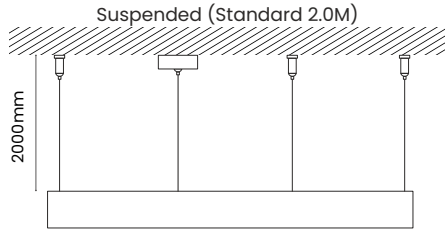

Mounting Options:

Note - Larger recessed mounted Quad-Q fittings may require additional supports in the ceiling space

Code Generator:

Product	Profile	Size	Finish	Mounting	CCT	Driver
RING 60	40x60	450	Black BL	Pendant PEN	2700K 2.7	On/Off STA
	60x60	600	White WH	Surface SUR	3000K 3	SwitchD SwD
	40x80	750	T/Brass TB	Recessed REC	4000K 4	DALI DALI
	60x80	900	Custom CM		5000K 5	1-10V 110V
	60x100	1000			RGB R1	
	80x100	1200			RGBW R2	
		1500			Tunable TUN	
		1800				
		2000				
		3000				
		4000				
		5000				
		6000				
		7000				
		CUSTOM				

When specifying custom details e.g. size and finish, please include the details in the comments section of the project quote request function on our website or include in the lighting schedule.