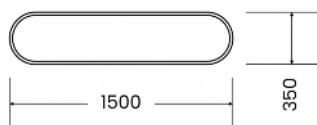

## Physical Characteristics:

Dimensions:

Profile: 20x25mm H

Fitting: 1500mm L x 350mm W

Diffuser Options:

Matt opal frosted

Mounting Options:

- Suspended 4 x wire 2000mm (one acts as power supply) back to canopy (BTC)  
Canopy Size: 500 L x 100 W x 50mm H
- Suspended 4 x wire 2000mm (one acts as power supply) direct to ceiling (DTC)  
No Canopy