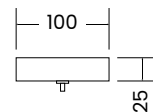

Custom length *Please specify,*

**CANOPY OPTIONS:** (For option 2 & 3 above)

38mm Mini-Mount  
*Recessed Cut-out 32mm*

70mm Recessed  
*Cut-out 51mm*

70mm Surface

100mm Surface

**CANOPY FINISHES**

Recessed Mini-Mount 38mm, 70mm and 70mm surface canopies are available in all finishes.