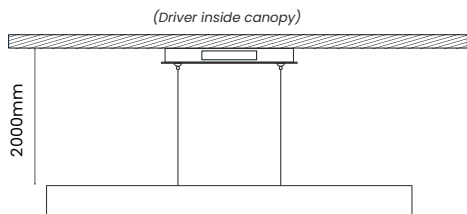

Option 4 - Suspended with Centre Canopy

**SUSPENSION PLACEMENT**

Suspension mounts can be specified anywhere along the length of the linear however the standard is;

1000 - 2000mm long = 200mm in from each end