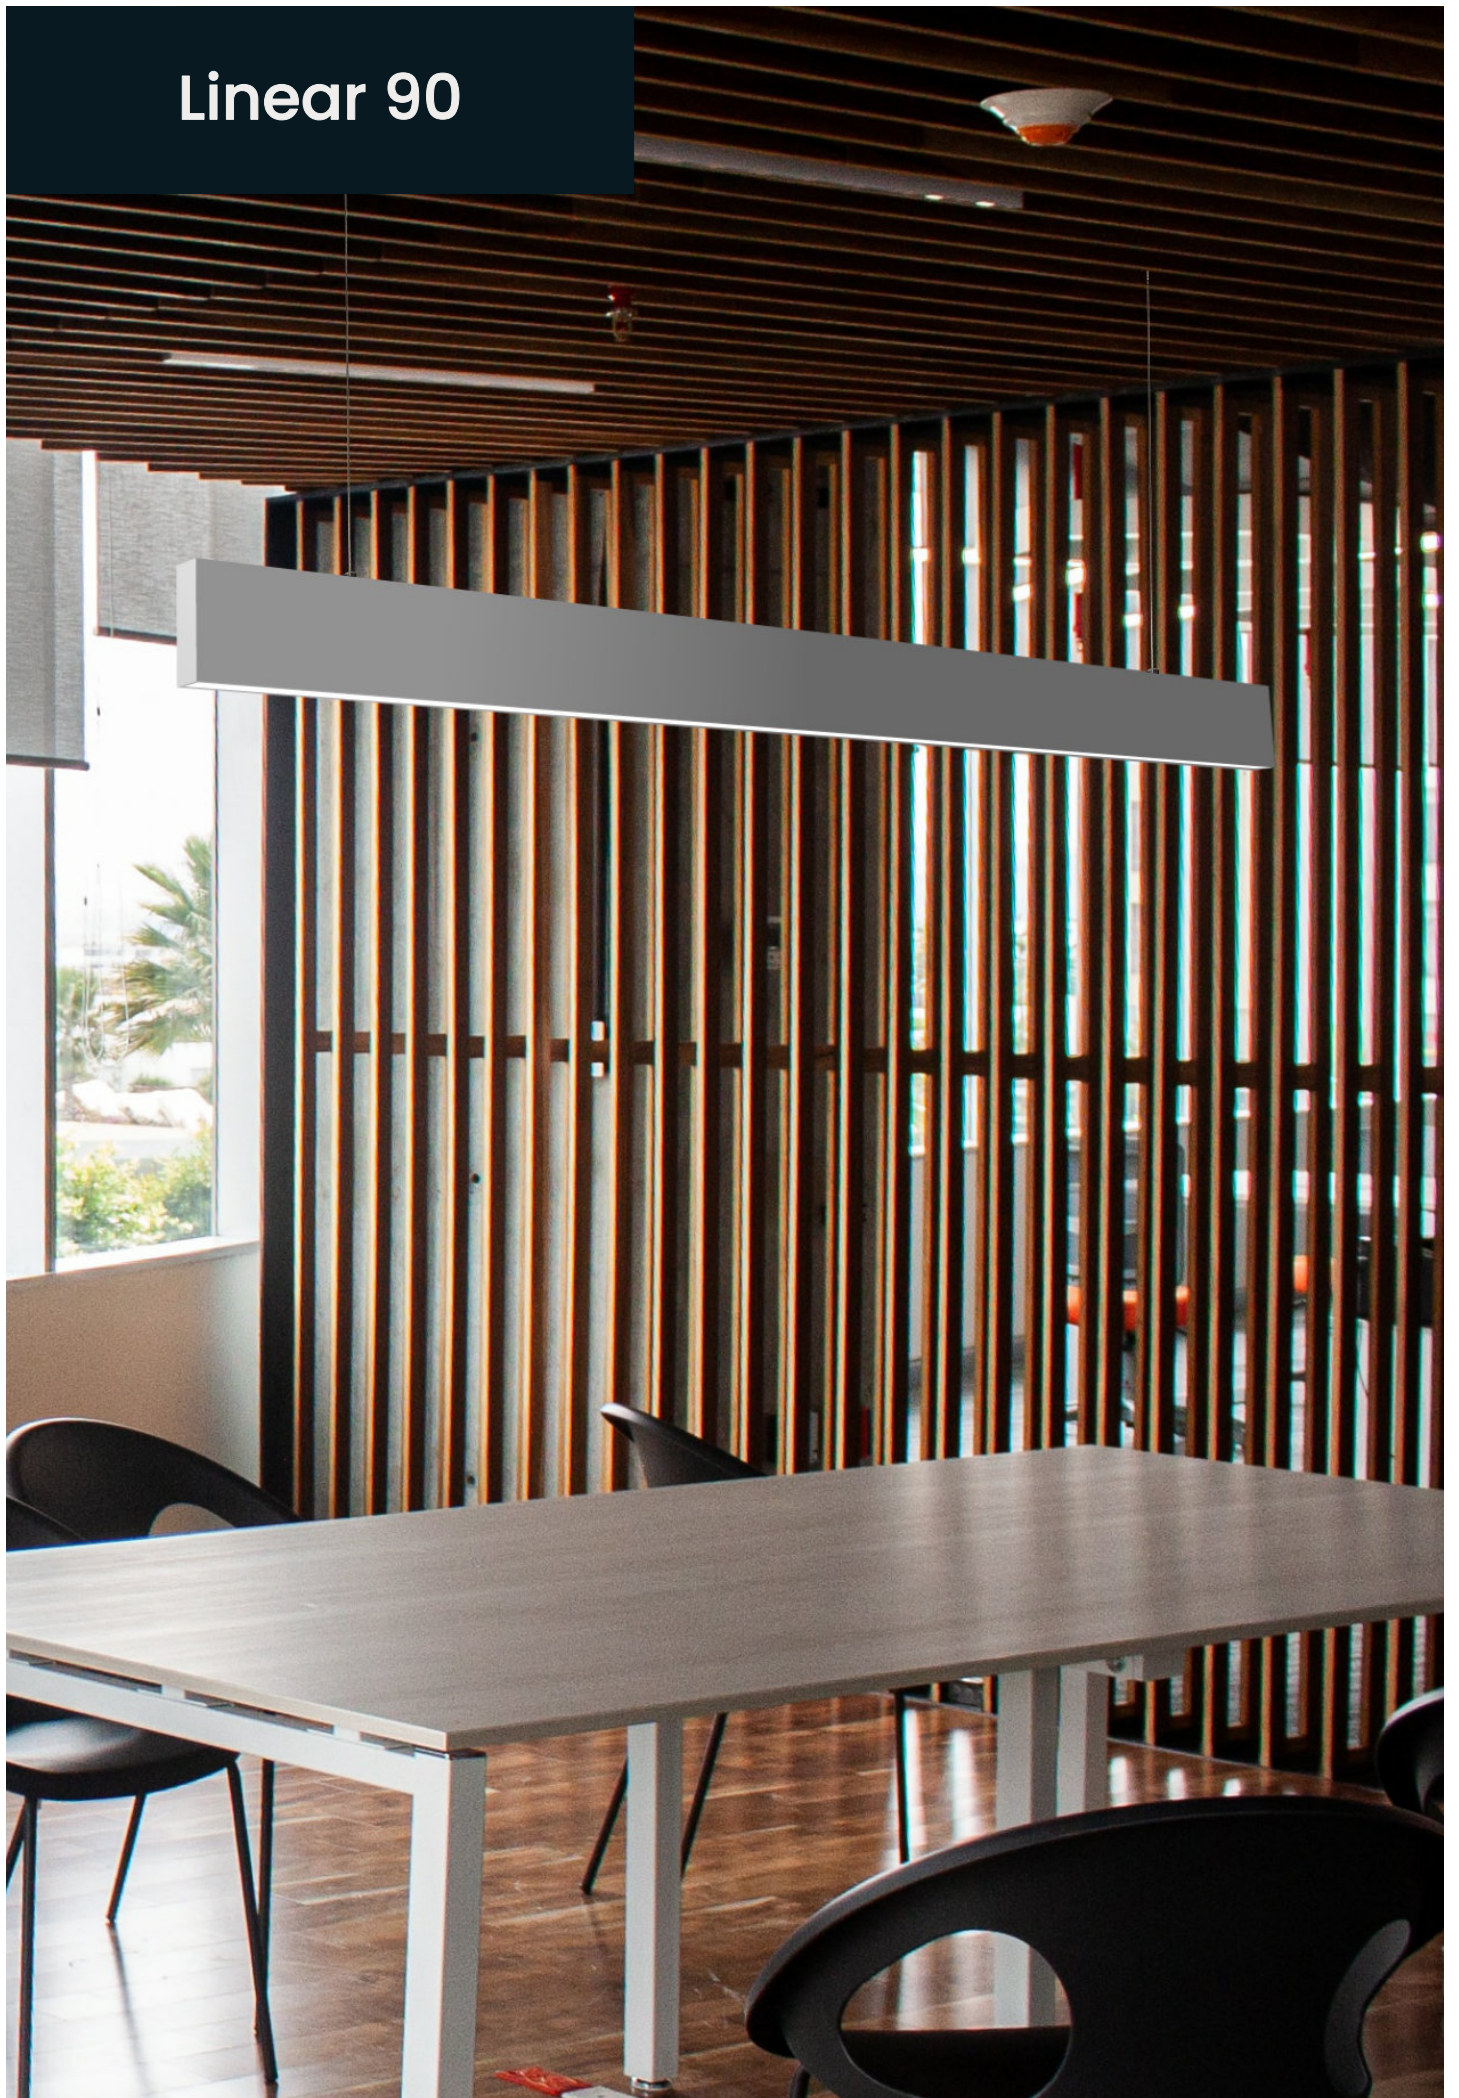

# Linear 90

**PROFILE SIZE:**

**TRIDONIC**  
LIGHT ENGINE

**DALI**  
OPTIONAL

**IP20**  
RATED

**DIRECT**  
INDIRECT  
LIGHT

**PHYSICAL CHARACTERISTICS:**

**LENGTH**