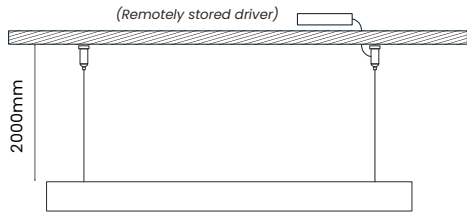

MOUNTING OPTIONS:

☐ Option 1 - Suspended with Bullets (standard)