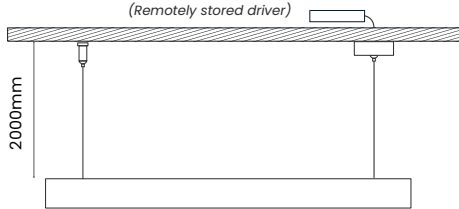

☐ Option 2 - Suspended with Canopies (RD)
(One end or both ends)