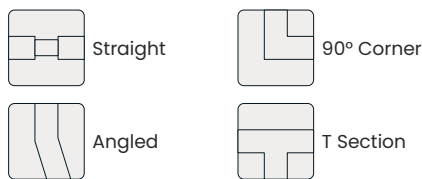

# Linear 90

**PROFILE SIZE:**

**TRIDONIC**  
LIGHT ENGINE

**DALI**  
OPTIONAL

**IP20**  
RATED

**DIRECT**  
INDIRECT  
LIGHT

**PHYSICAL CHARACTERISTICS:**

**LENGTH**

- 1200mm
- 1500mm
- 1800mm
- 2000mm
- 2400mm
- 2700mm
- 3000mm
- Custom length

For custom lengths, LED Flex Module - 100mm increments.  
Continuous lengths up to 3000mm then a junction is required.

**JUNCTIONS**