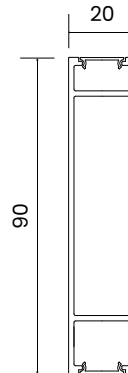

# Linear 90

**PROFILE SIZE:**

**TRIDONIC**  
LIGHT ENGINE

**DALI**  
OPTIONAL

**IP20**  
RATED

**DIRECT**  
INDIRECT  
LIGHT

**PHYSICAL CHARACTERISTICS:**

**LENGTH**

- 1200mm
- 1500mm
- 1800mm
- 2000mm
- 2400mm
- 2700mm
- 3000mm
- Custom length

For custom lengths, LED Flex Module - 100mm increments.  
Continuous lengths up to 3000mm then a junction is required.

**JUNCTIONS**