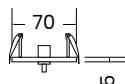

Option 4 - Suspended with Centre Canopy

**SUSPENSION PLACEMENT**

Suspension mounts can be specified anywhere along the length of the linear however the standard is;

1000 - 2000mm long = 200mm in from each end

2100 - 3000mm long = 300mm in from each end

Custom placement *Please specify,*

**SUSPENSION LENGTH**

Suspension lengths can be specified longer however the standard is;

Wires = 2000mm long (adjustable)

Rod = 1500mm continuous before join

Custom length *Please specify,*

**CANOPY OPTIONS:** (For option 2 & 3 above)

38mm Mini-Mount  
*Recessed Cut-out 32mm*

70mm Recessed  
*Cut-out 51mm*

70mm Surface

100mm Surface

**CANOPY FINISHES**

Recessed Mini-Mount 38mm, 70mm and 70mm surface canopies are available in all finishes.