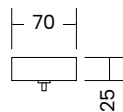

Custom length *Please specify,*

**CANOPY OPTIONS:** (For option 2 & 3 above)

38mm Mini-Mount  
*Recessed Cut-out 32mm*

70mm Recessed  
*Cut-out 51mm*

70mm Surface

100mm Surface

**CANOPY FINISHES**

Recessed Mini-Mount 38mm, 70mm and 70mm surface canopies are available in all finishes.