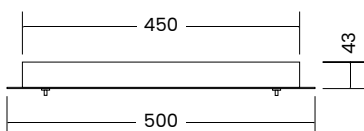

CANOPY FINISHES

Recessed Mini-Mount 38mm, 70mm and 70mm surface canopies are available in all finishes.

100mm Round and 500mm rectangular centre mount canopies are available in Texture Black, Texture White and Gold Pearl or custom powder coat colours.

☐ Centre Mount Canopy (For option 4 above)
Available in Black, White & Gold Pearl