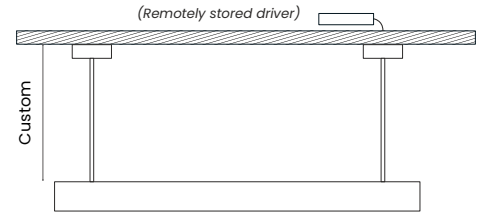

Option 4 - Suspended with Centre Canopy

**SUSPENSION PLACEMENT**

Suspension mounts can be specified anywhere along the length of the linear however the standard is;

1000 - 2000mm long = 200mm in from each end