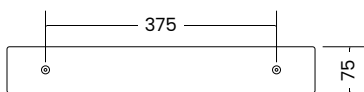

CANOPY FINISHES

Recessed Mini-Mount 38mm, 70mm and 70mm surface canopies are available in all finishes.

100mm Round and 500mm rectangular centre mount canopies are available in Texture Black, Texture White and Gold Pearl or custom powder coat colours.

☐ Centre Mount Canopy (For option 4 above)
Available in Black, White & Gold Pearl