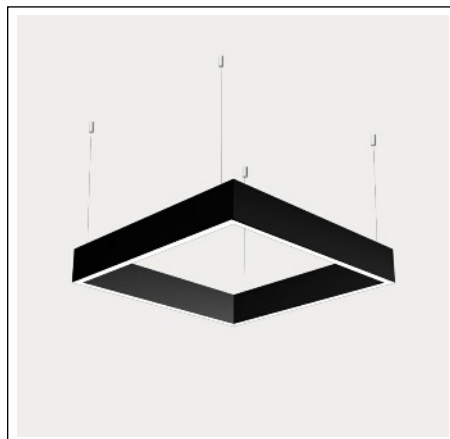

Cubic P90 Pendant Warranty & Care File

Bespoke Cubic P90

CAUTION - This product must have been installed by a licensed electrician otherwise all warranty is void.

Contessa Lighting LED Linear products are warranted for a period of three (3) years provided the fitting was installed by qualified personnel in compliance with your local applicable regulations and relevant legislation. (5 year warranty periods are available but must have been applied for at time of purchasing)

Contessa Lighting does not warrant claims based on defects or damage caused by improper installation, improper operation, misuse and/or modifications carried out by the purchaser or third parties. This will result in warranty being void.

For additional warranty information, please contact us on 1300 887 948 or visit www.contessalighting.com.au/warranty.

SURGE PROTECTION - Surge protection must be installed on the mains supply to avoid damage to LED's and Drivers due to transient voltage.

Contessa Lighting's warranty does not cover fittings that have been damaged by spikes in voltage power supply.

PRODUCT CARE

Contessa Linear Pendants require the attention and care that you would apply to furniture or other furnishing decorations to keep the pendants clean and safe.

Avoid using cleaning agents on Linear P90 fittings Any use of cleaning agents will possibly discolour and ruin the finish. To clean dust or grime off Pendants, gently vacuum off the dust using the soft brush attachment to a vacuum cleaner or use a soft damp cloth.

We will not replace free of charge any pendant damaged from cleaning agents or any equivalent product.

To maintain the appearance of Linear P90 fittings, regular dusting and care is important.

Care should be taken to not subject Linear P90 products to intense heat or naked flame.

Linear P90 products are designed for interior use only. These fittings are not designed to come into contact with direct flowing water.

Keeping the LED lamps and electrical components clear of dust and grime will assist the long life of the LED lamps.

The Lifespan of Contessa LED Lamps under right conditions is currently 30,000 hours.

PROJECT DETAILS

Project Name: _____

Installation Address: _____
_____

Installed By: _____ License #: _____

Builder: _____

Contessa Lighting Contact:

Customer Service
Contessa Lighting Pty Ltd
218 Berkeley Road
UNANDERRA NSW 2526

Email: admin@contessalighting.com.au
Tel: 1300 887 948

WARRANTY PERIOD

(OFFICE USE ONLY)

The Linear Cubic P90 luminaires supplied in the project stated are warranted for a period of;

YEAR(S)

APPROVED BY: *(Contessa Rep)*

DATE:

SIGN: