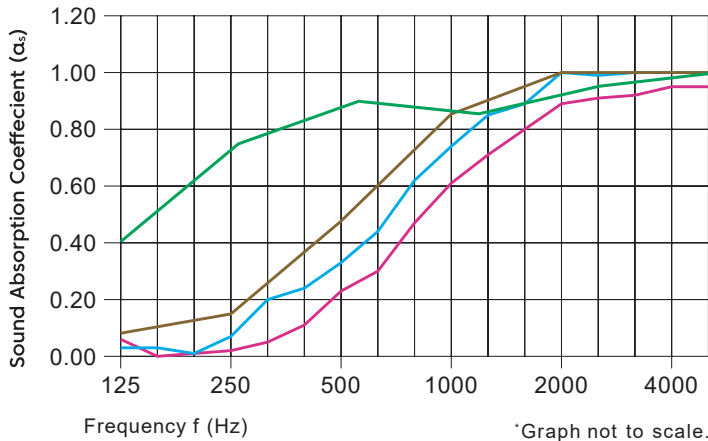

ACOUSTIC PERFORMANCE:

Frequency (Hz)	125	250	500	1000	2000	4000	NRC
α_s no air gap	0.06	0.02	0.23	0.61	0.89	0.95	0.45
α_s 12mm air gap	0.03	0.14	0.33	0.74	1.00	1.00	0.54
α_s 20mm air gap	0.05	0.16	0.48	0.85	1.00	1.00	0.64
α_s 200mm air gap	0.40	0.75	0.90	0.85	0.95	1.00	0.85

Code Generator:

Product	Diameter	Height	Colourway	CCT	Canopy/Cable	Driver
WHISPER	500MM - 50 CUSTOM - CMD	400MM - 40 CUSTOM - CMH	SELECT FROM ABOVE	3000K - 3K 4000K - 4K	WHITE - WH BLACK - BL	Phase Cut - PC DALI - DA SwitchDIM - SwD
AWSP						

When specifying custom details e.g. finish, please include the details in the comments section of the online project quote request function on our website or include in the lighting schedule.