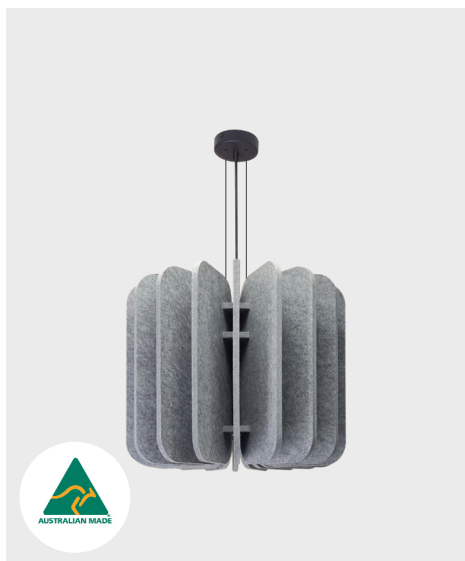

Whisper

PHYSICAL CHARACTERISTICS:

SIZE OPTIONS:

- 500mm Dia x 400mm H
- Custom Dia x Custom H

MOUNTING:

- Back to Canopy

SUSPENSION LENGTH

Suspension lengths can be specified longer however the standard is;
Power = 3000mm long (adjustable)

- Custom length *Please specify,*

FIXTURE WEIGHT:

500mm = 5 Kg

ELECTRICAL CONFIGURATION:

COB LIGHT ENGINE *(Constant Current)*

500mm = 10 Watts | 1200 Lumens

DISTRIBUTION

- Direct light. 60° LEDiL Reflector.