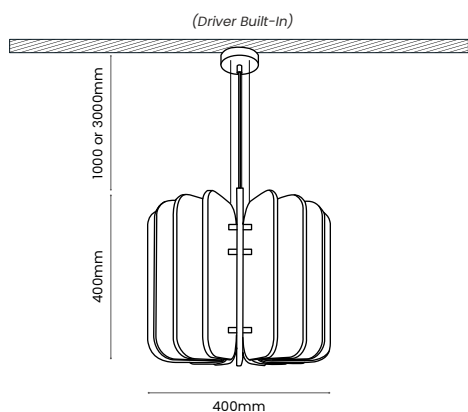

Whisper

PHYSICAL CHARACTERISTICS:

SIZE OPTIONS:

- 500mm Dia x 400mm H
- Custom Dia x Custom H

MOUNTING:

- Back to Canopy

SUSPENSION LENGTH

Suspension lengths can be specified longer however the standard is;
Power = 3000mm long (adjustable)

- Custom length *Please specify,*

FIXTURE WEIGHT:

500mm = 5 Kg

ELECTRICAL CONFIGURATION:

COB LIGHT ENGINE *(Constant Current)*

500mm = 10 Watts | 1200 Lumens

DISTRIBUTION

- Direct light. 60° LEDiL Reflector.