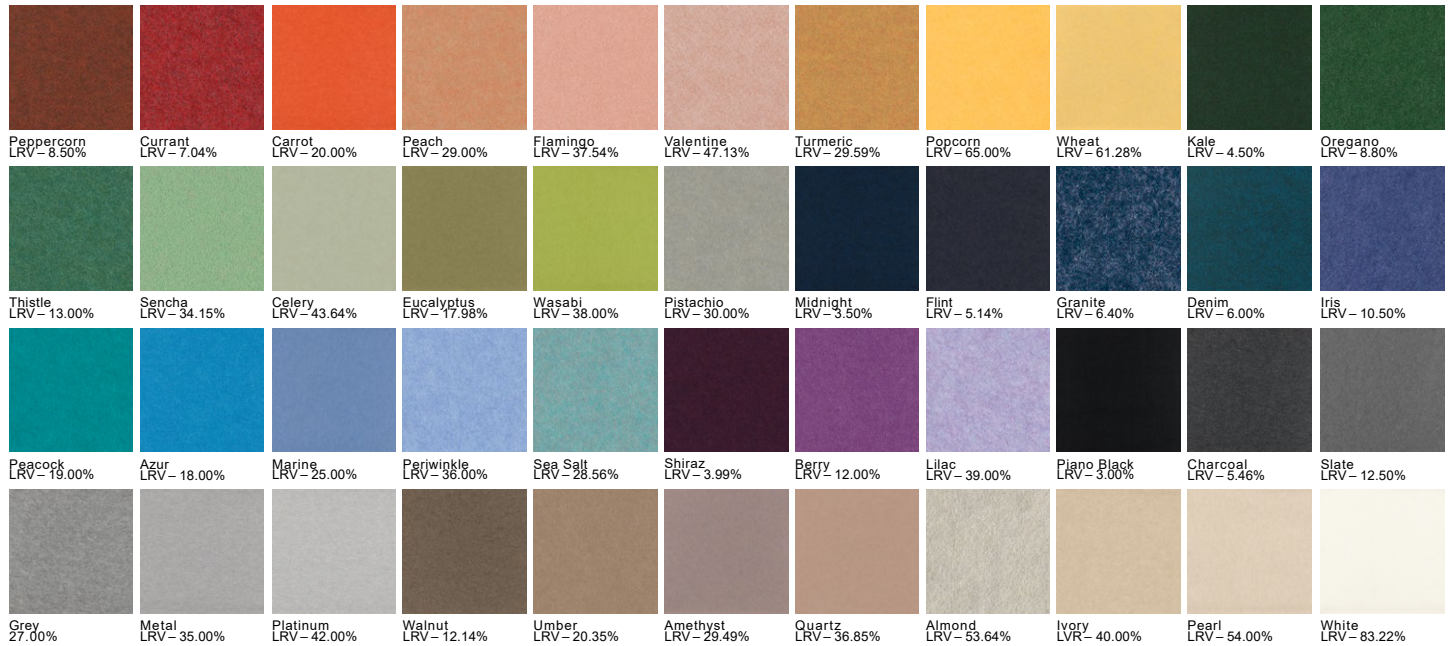

ACOUSTIC COLOURWAYS:

Light Reflectance Values (LRV), are a measurement of the percentage of visible and usable light that is reflected from a surface when illuminated by a light source.