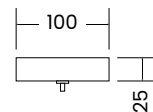

Custom length *Please specify,*

**CANOPY OPTIONS:** (*For option 2 & 3 above*)

38mm Mini-Mount  
*Recessed Cut-out 32mm*

70mm Recessed  
*Cut-out 51mm*

70mm Surface

100mm Surface

**CANOPY FINISHES**

All canopies are available in White or Black.