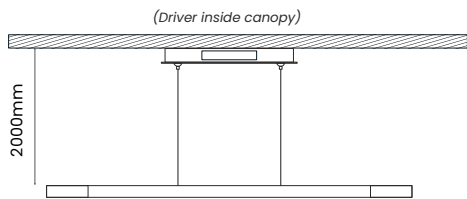

Option 4 - Suspended with Centre Canopy

Option 5 - Suspended with Side Canopy

**SUSPENSION PLACEMENT**

Suspension mounts can be specified anywhere along the length of the linear however the standard is;

1500 & 1800mm long = 150mm in from each end