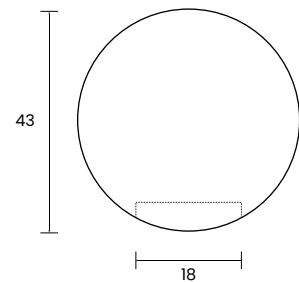

### Length

- 1200mm
- 1500mm
- 1800mm
- 2000mm
- 2400mm
- 2700mm
- 3000mm
- Custom length

*Length is the total length (including timber ends) e.g 1200mm = 900mm light bar + 150mm timber end x 2*

*For custom lengths, LED Flex Module - 100mm increments.*

### PROFILE SIZE: