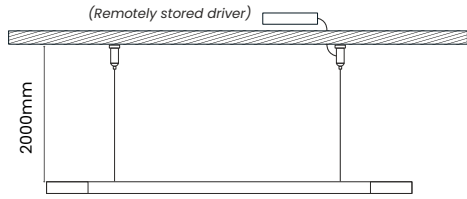

MOUNTING OPTIONS:

Option 1 - Suspended with Bullets (*standard*)