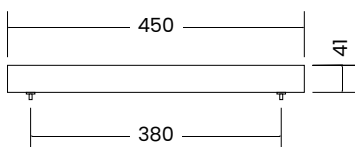

CANOPY FINISHES

All canopies are available in White or Black.

Timber Canopies are not available.

☐ Centre Mount Canopy (*For option 4 above*)