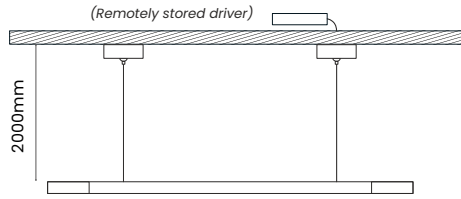

Option 2 - Suspended with Canopies (RD)