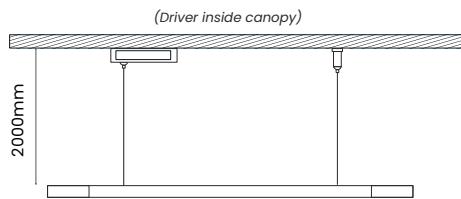

Option 4 - Suspended with Centre Canopy

Option 5 - Suspended with Side Canopy

**SUSPENSION PLACEMENT**

Suspension mounts can be specified anywhere along the length of the linear however the standard is;

1500 & 1800mm long = 150mm in from each end