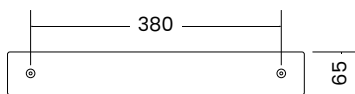

☐ Centre Mount Canopy (*For option 4 above*)