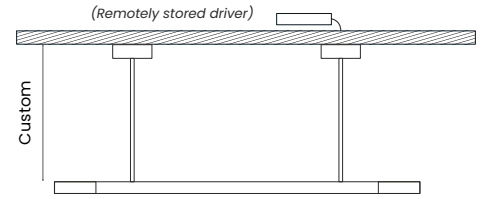

Option 4 - Suspended with Centre Canopy

Option 5 - Suspended with Side Canopy

**SUSPENSION PLACEMENT**

Suspension mounts can be specified anywhere along the length of the linear however the standard is;

1500 & 1800mm long = 150mm in from each end