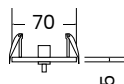

☐ 70mm Recessed
Cut-out 51mm