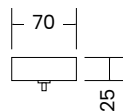

Custom length *Please specify,*

**CANOPY OPTIONS:** (*For option 2 & 3 above*)

38mm Mini-Mount  
*Recessed Cut-out 32mm*

70mm Recessed  
*Cut-out 51mm*

70mm Surface

100mm Surface

**CANOPY FINISHES**

All canopies are available in White or Black.