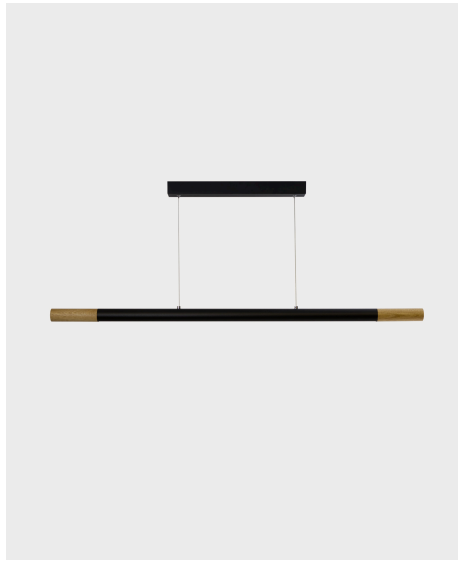

# Dowel 43T

**TRIDONIC**  
FLEX LIGHT ENGINES

**DALI**  
OPTIONAL

**IP20**  
RATED

**DIRECT**  
LIGHT

### DESCRIPTION

The Dowel 43T is an Australian Made aluminium linear light that features tasmanian oak timber ends. The pendant is available in custom lengths and includes Tridonic LED flexible modules.

### Length

- 1200mm
- 1500mm
- 1800mm
- 2000mm
- 2400mm
- 2700mm
- 3000mm
- Custom length

*Length is the total length (including timber ends) e.g 1200mm = 900mm light bar + 150mm timber end x 2*

*For custom lengths, LED Flex Module - 100mm increments.*

### DIFFUSER

Polycarbonate - Gloss Opal