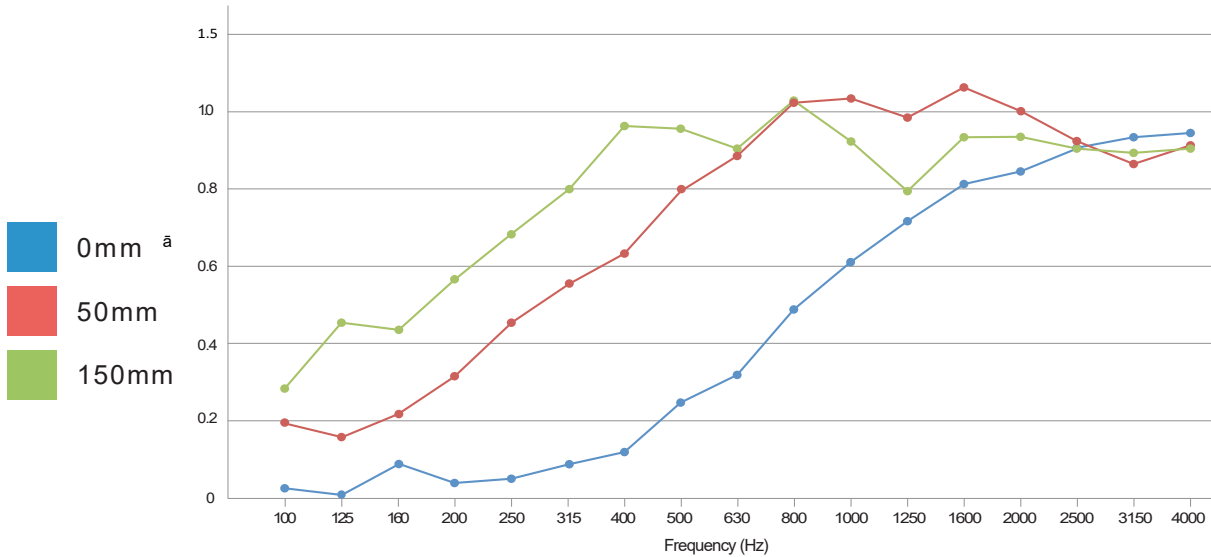

Technical data

Dimensions:	See overpage
Material:	Acoustic board + aluminium
IP Rating:	IP20
Light Source:	LED PCB boards
Colour Temp:	3000°K Warm white 4000°K Cool white 5000°K Day light
CRI:	CRI80+
Beam Angle:	120°
Driver:	Constant current
Dimming:	Phase-cut (included) SwitchDIM DALI Casambi
Suspension:	2-in-1 Suspension cables
Warranty:	3 Years (5 years available)
Leadtime:	4-5 Weeks

Dimensions

Side View

End View

Suspension lengths

The standard suspension lengths are as per the below:

Cable = 3000mm

If custom suspension length is required, please specify the required length before ordering.

Length (L)	Width (W)
1600mm	450mm
1900mm	450mm
Custom	Custom

Material Acoustic Performance

	Frequency/Hz	100	125	160	200	250	315	400	500	630	800	1000	1250	1600	2000	2500	3150	4000	ā	NRC
DISTANCE APARTHS	0mm	0.03	0.01	0.09	0.04	0.05	0.09	0.12	0.25	0.32	0.49	0.61	0.72	0.82	0.85	0.91	0.94	0.95	0.44	0.45
	50mm	0.20	0.16	0.22	0.32	0.46	0.56	0.63	0.80	0.89	1.03	1.04	0.99	1.07	1.00	0.93	0.87	0.92	0.81	0.80
	150mm	0.29	0.46	0.44	0.57	0.69	0.81	0.97	0.96	0.91	1.04	0.92	0.80	0.94	0.94	0.91	0.90	0.91	0.87	0.90