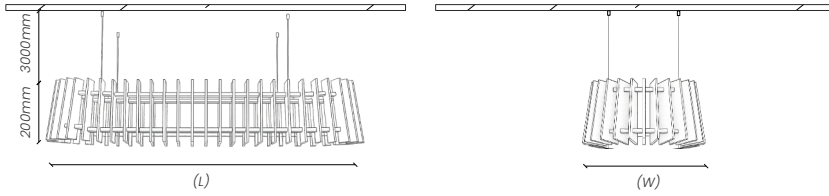

Dimensions (mm)	Output	MOQ
L1600mm x H200mm	4800 Lms	1 Unit
L1900mm x H200mm	5600 Lms	1 Unit
Custom	1415 Lms/m	1 Unit

Frame finish options

Texture Black	Texture White	Texture Silver
Gold Pearl	Copper Bronze	Dark Bronze

Technical data

Dimensions:	See overpage
Material:	Acoustic board + aluminium
IP Rating:	IP20
Light Source:	LED PCB boards
Colour Temp:	3000°K Warm white 4000°K Cool white 5000°K Day light
CRI:	CRI80+
Beam Angle:	120°
Driver:	Constant current
Dimming:	Phase-cut (included) SwitchDIM DALI Casambi
Suspension:	2-in-1 Suspension cables
Warranty:	3 Years (5 years available)
Leadtime:	4-5 Weeks

Dimensions

Side View

End View

Suspension lengths

The standard suspension lengths are as per the below:

Cable = 3000mm

If custom suspension length is required, please specify the required length before ordering.

Length (L)	Width (W)
1600mm	450mm
1900mm	450mm
Custom	Custom

Material Acoustic Performance

	Frequency/Hz	100	125	160	200	250	315	400	500	630	800	1000	1250	1600	2000	2500	3150	4000	ā	NRC
DISTANCE APARTHS	0mm	0.03	0.01	0.09	0.04	0.05	0.09	0.12	0.25	0.32	0.49	0.61	0.72	0.82	0.85	0.91	0.94	0.95	0.44	0.45
	50mm	0.20	0.16	0.22	0.32	0.46	0.56	0.63	0.80	0.89	1.03	1.04	0.99	1.07	1.00	0.93	0.87	0.92	0.81	0.80
	150mm	0.29	0.46	0.44	0.57	0.69	0.81	0.97	0.96	0.91	1.04	0.92	0.80	0.94	0.94	0.91	0.90	0.91	0.87	0.90